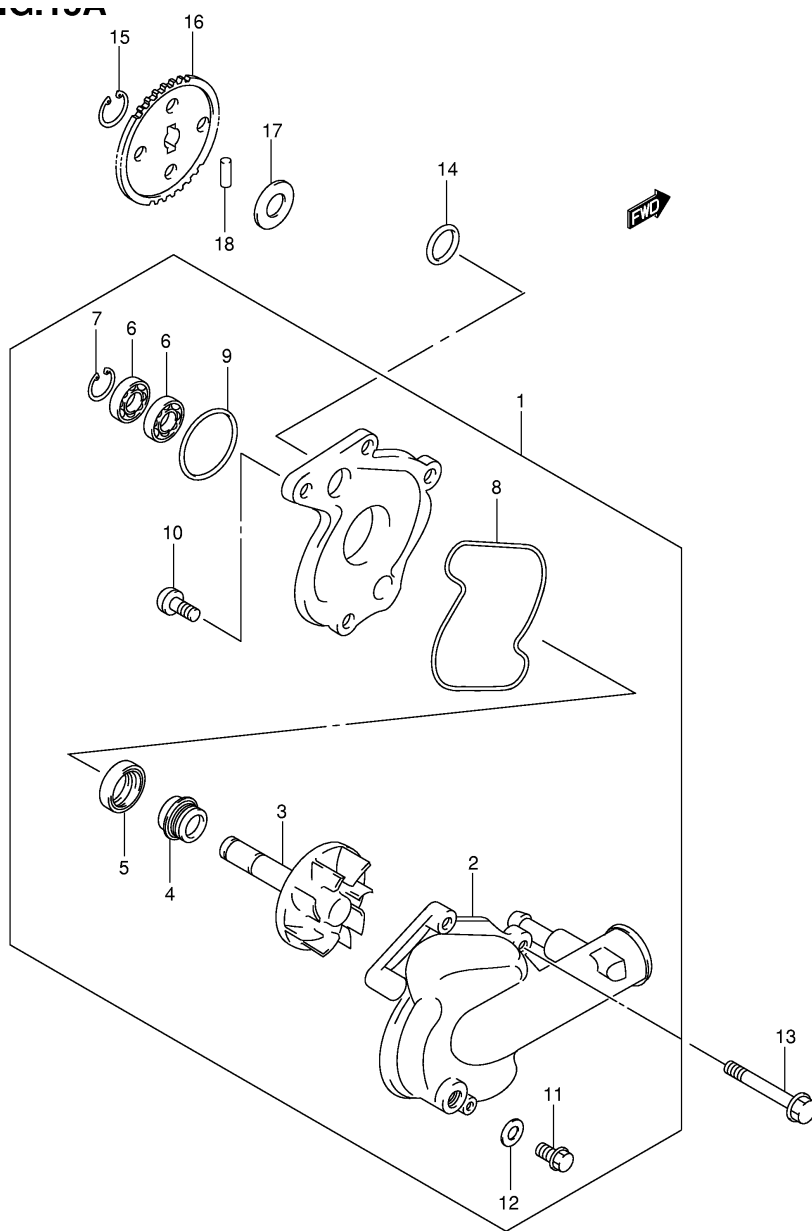

Ref No	Part No	Description

3	17491-19F10	• Impeller/shaft
4	17470-02F10	• Seal, Mechanical
5	09283-10004	• Oil Seal (10x21x5)
6	08110-69000	• Bearing
7	08332-11086	• E Ring
8	17418-19F00	• O Ring
9	17435-33400	• O Ring
10	02112-06163	• Screw
11	17415-14300	• Bolt, Drain
12	09168-08008	• Gasket (8.2x14x1)
13	09103-06206	Bolt
14	09280-22001	O Ring (d:2.4,id:21.8)
15	08331-31106	Circlip
16	17461-19F00	Gear, Water Pump Driven
17	09181-10158	Shim
18	09261-04002	Roller

SV650Y E02_015A
WATER PUMP